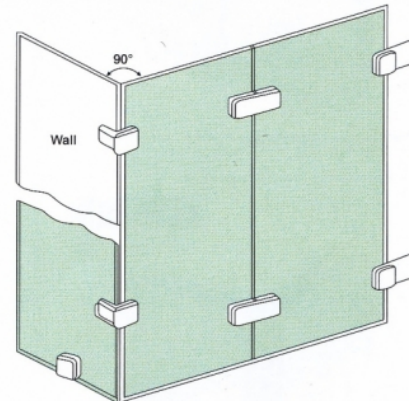

Fit for glass thickness:8~12mm
Material:Brass,Stainless Steel,Zinc
Finish:Bright Chrome Plated (CP)
Satin Chrome Plated (SC)
Titanium Plated (TI)

801