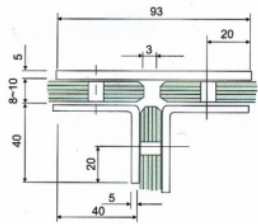

**Glass Connectors
and Stabilizer**

CNCGLOSS.com

706