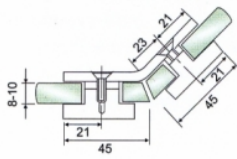

Glass Connectors and Stabilizer

CNCGLOSS.COM

Fit for glass thickness: 8~12mm
Material: Brass, Stainless Steel, Zinc
Finish: Bright Chrome Plated (CP)
Satin Chrome Plated (SC)
Titanium Plated (TI)

02C