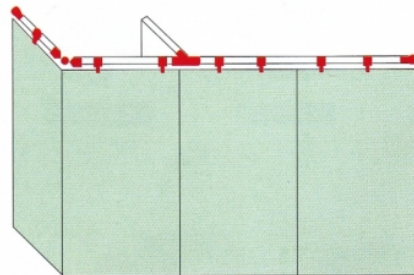

Suitable for Φ 19mm stainless steel pipe
Fit for glass thickness: 8~12mm
Material: Brass, Stainless Steel
Finish: Bright Chrome Plated (CP)/PSS
Satin Chrome Plated (SC)/SSS
Titanium Plated (TI)