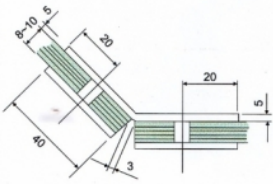

Fit for glass thickness:8~12mm
Material:Brass,Stainless Steel,Zinc
Finish:Bright Chrome Plated (CP)
Satin Chrome Plated (SC)
Titanium Plated (TI)