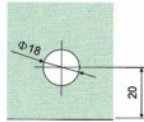

Fit for glass thickness:8~12mm
Material:Brass,Stainless Steel,Zinc
Finish:Bright Chrome Plated (CP)
Satin Chrome Plated (SC)
Titanium Plated (TI)