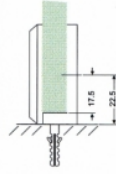

Glass Connectors and Stabilizer

CNCGLOSS.COM

Fit for glass thickness: 8~12mm
Material: Brass, Stainless Steel, Zinc
Finish: Bright Chrome Plated (CP)
Satin Chrome Plated (SC)
Titanium Plated (TI)

01D