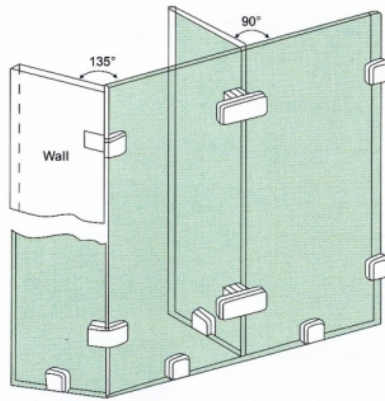

Fit for glass thickness:8~12mm
Material:Brass,Stainless Steel,Zinc
Finish:Bright Chrome Plated (CP)
Satin Chrome Plated (SC)
Titanium Plated (TI)

801