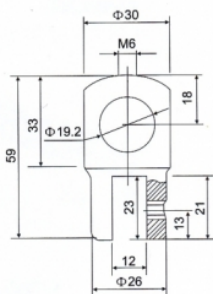

Glass Connectors and Stabilizer

CNCGLASS.com

Suitable for Φ 19mm stainless steel pipe
Fit for glass thickness: 8~12mm
Material: Brass, Stainless Steel
Finish: Bright Chrome Plated (CP)/PSS
Satin Chrome Plated (SC)/SSS
Titanium Plated (TI)

999

Size	Length
Φ 18	20, 30, 40, 50, 60, 70, 80, 90, 100, 150, 200, 250, 300,
Φ 25	25, 30, 40, 50, 60, 70, 80, 90, 100, 150, 200, 250, 300,
Φ 30	30, 40, 50, 60, 70, 80, 90, 100, 150, 200, 250, 300,
Φ 40	40, 50, 60, 70, 80, 90, 100, 150, 200, 250, 300,

Notice: 1. Other formats on request
Finish: Satin Stainless Steel (SSS)

2. Material: Stainless Steel
Polished Stainless Steel (PSS)