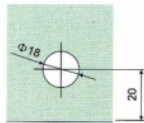

**Glass Connectors
and Stabilizer**

CNCGLOSS.com

706

Fit for glass thickness:8~12mm
Material:Brass,Stainless Steel,Zinc
Finish:Bright Chrome Plated (CP)
Satin Chrome Plated (SC)
Titanium Plated (TI)

707