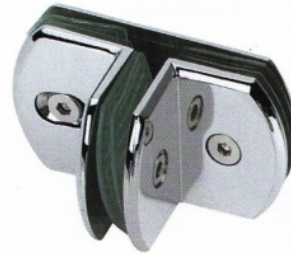

Fit for glass thickness:8~12mm
Material:Brass,Stainless Steel,Zinc
Finish:Bright Chrome Plated (CP)
Satin Chrome Plated (SC)
Titanium Plated (TI)

707