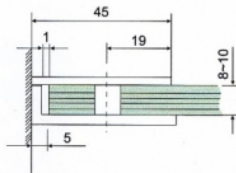

Fit for glass thickness:8~12mm
Material:Brass,Stainless Steel,Zinc
Finish:Bright Chrome Plated (CP)
Satin Chrome Plated (SC)
Titanium Plated (TI)

**Glass Connectors
and Stabilizer**

CNCGLOSS.com

706

Fit for glass thickness:8~12mm
Material:Brass,Stainless Steel,Zinc
Finish:Bright Chrome Plated (CP)
Satin Chrome Plated (SC)
Titanium Plated (TI)

707

Fit for glass thickness:8~12mm
Material:Brass,Stainless Steel,Zinc
Finish:Bright Chrome Plated (CP)
Satin Chrome Plated (SC)
Titanium Plated (TI)

801

711

721