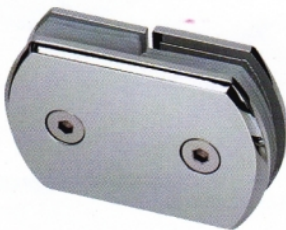

702

Fit for glass thickness:8~12mm
 Material:Brass,Stainless Steel,Zinc
 Finish:Bright Chrome Plated (CP)
 Satin Chrome Plated (SC)
 Titanium Plated (TI)

703

Fit for glass thickness:8~12mm
 Material:Brass,Stainless Steel,Zinc
 Finish:Bright Chrome Plated (CP)
 Satin Chrome Plated (SC)
 Titanium Plated (TI)

704

Fit for glass thickness:8~12mm
 Material:Brass,Stainless Steel,Zinc
 Finish:Bright Chrome Plated (CP)
 Satin Chrome Plated (SC)
 Titanium Plated (TI)

705

Fit for glass thickness:8~12mm
 Material:Brass,Stainless Steel,Zinc
 Finish:Bright Chrome Plated (CP)
 Satin Chrome Plated (SC)
 Titanium Plated (TI)