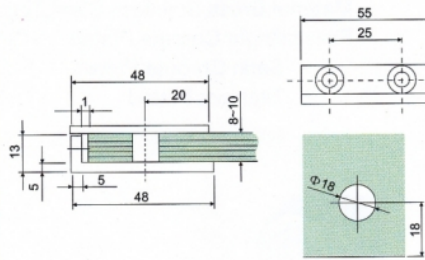

05C

05D

06C

06D

**Glass Connectors
and Stabilizer**

CNCGLOSS.com

701

Fit for glass thickness:8~12mm
 Material:Brass,Stainless Steel,Zinc
 Finish:Bright Chrome Plated (CP)
 Satin Chrome Plated (SC)
 Titanium Plated (TI)