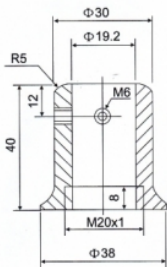

Glass Connectors and Stabilizer

CNCGLASS.com

Suitable for Φ 19mm stainless steel pipe
Fit for glass thickness: 8~12mm
Material: Brass, Stainless Steel
Finish: Bright Chrome Plated (CP)/PSS
Satin Chrome Plated (SC)/SSS
Titanium Plated (TI)

999

Size	Length
Φ 18	20, 30, 40, 50, 60, 70, 80, 90, 100, 150, 200, 250, 300,
Φ 25	25, 30, 40, 50, 60, 70, 80, 90, 100, 150, 200, 250, 300,
Φ 30	30, 40, 50, 60, 70, 80, 90, 100, 150, 200, 250, 300,
Φ 40	40, 50, 60, 70, 80, 90, 100, 150, 200, 250, 300,

Notice: 1. Other formats on request
Finish: Satin Stainless Steel (SSS)

2. Material: Stainless Steel
Polished Stainless Steel (PSS)