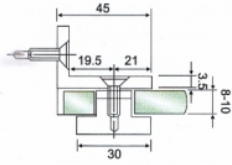

Glass Hardware Glass Connectors and Stabilizer

CNCGLASS.COM

Glass Connectors and Stabilizer

CNCGLOSS.COM

Fit for glass thickness: 8~12mm
 Material: Brass, Stainless Steel, Zinc
 Finish: Bright Chrome Plated (CP)
 Satin Chrome Plated (SC)
 Titanium Plated (TI)