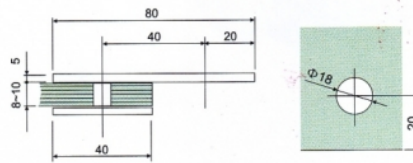

Fit for glass thickness:8~12mm
Material:Brass,Stainless Steel,Zinc
Finish:Bright Chrome Plated (CP)
Satin Chrome Plated (SC)
Titanium Plated (TI)

704