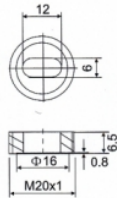

Glass Connectors and Stabilizer

CNCGLASS.com

Suitable for Φ 19mm stainless steel pipe
Fit for glass thickness: 8~12mm
Material: Brass, Stainless Steel
Finish: Bright Chrome Plated (CP)/PSS
Satin Chrome Plated (SC)/SSS
Titanium Plated (TI)

999

Size	Length
Φ 18	20, 30, 40, 50, 60, 70, 80, 90, 100, 150, 200, 250, 300,
Φ 25	25, 30, 40, 50, 60, 70, 80, 90, 100, 150, 200, 250, 300,
Φ 30	30, 40, 50, 60, 70, 80, 90, 100, 150, 200, 250, 300,
Φ 40	40, 50, 60, 70, 80, 90, 100, 150, 200, 250, 300,

Notice: 1. Other formats on request
Finish: Satin Stainless Steel (SSS)

2. Material: Stainless Steel
Polished Stainless Steel (PSS)