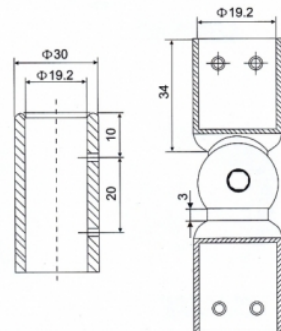

Glass Connectors and Stabilizer

CNCGLASS.com