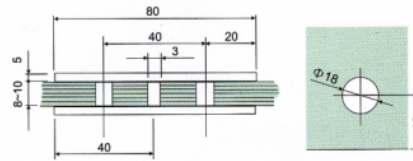

Fit for glass thickness:8~12mm
Material:Brass,Stainless Steel,Zinc
Finish:Bright Chrome Plated (CP)
Satin Chrome Plated (SC)
Titanium Plated (TI)

705