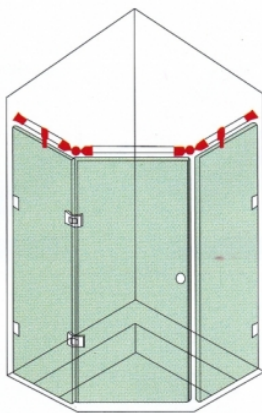

Glass Connectors and Stabilizer

CNCGLASS.com