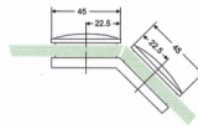

Glass Connectors and Stabilizer

CNCGLOSS.COM

Fit for glass thickness: 8~12mm
Material: Brass, Stainless Steel, Zinc
Finish: Bright Chrome Plated (CP)
Satin Chrome Plated (SC)
Titanium Plated (TI)

02D