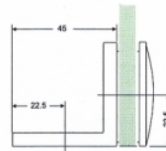

Glass Hardware Glass Connectors and Stabilizer

CNCGLASS.COM

Glass Connectors and Stabilizer

CNCGLOSS.COM

Fit for glass thickness: 8~12mm
 Material: Brass, Stainless Steel, Zinc
 Finish: Bright Chrome Plated (CP)
 Satin Chrome Plated (SC)
 Titanium Plated (TI)

01C

01D

02C

02D

03C

03D

04C

04D

05C

05D

06C

06D

**Glass Connectors
and Stabilizer**

CNCGLOSS.com

701

Fit for glass thickness:8~12mm
 Material:Brass,Stainless Steel,Zinc
 Finish:Bright Chrome Plated (CP)
 Satin Chrome Plated (SC)
 Titanium Plated (TI)

Size	Length
Φ 18	20, 30, 40, 50, 60, 70, 80, 90, 100, 150, 200, 250, 300,
Φ 25	25, 30, 40, 50, 60, 70, 80, 90, 100, 150, 200, 250, 300,
Φ 30	30, 40, 50, 60, 70, 80, 90, 100, 150, 200, 250, 300,
Φ 40	40, 50, 60, 70, 80, 90, 100, 150, 200, 250, 300,